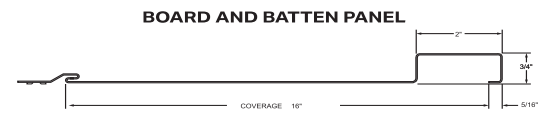

DARK RED

Roll Formed Metal Cut to Your Own Specific Order

- Gauges 29 & 26 • Prime Material
- 40-Year Paint Warranty • Durable Baked-On Finish

**Color samples may vary from the actual coated product. Please obtain actual metal samples for approval.*