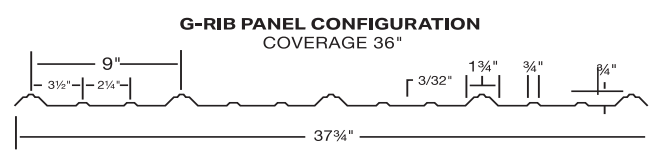

DARK RED

Roll Formed Metal Cut to Your Own Specific Order

- Gauges 29 & 26 • Prime Material
- 40-Year Paint Warranty • Durable Baked-On Finish

**Color samples may vary from the actual coated product. Please obtain actual metal samples for approval.*