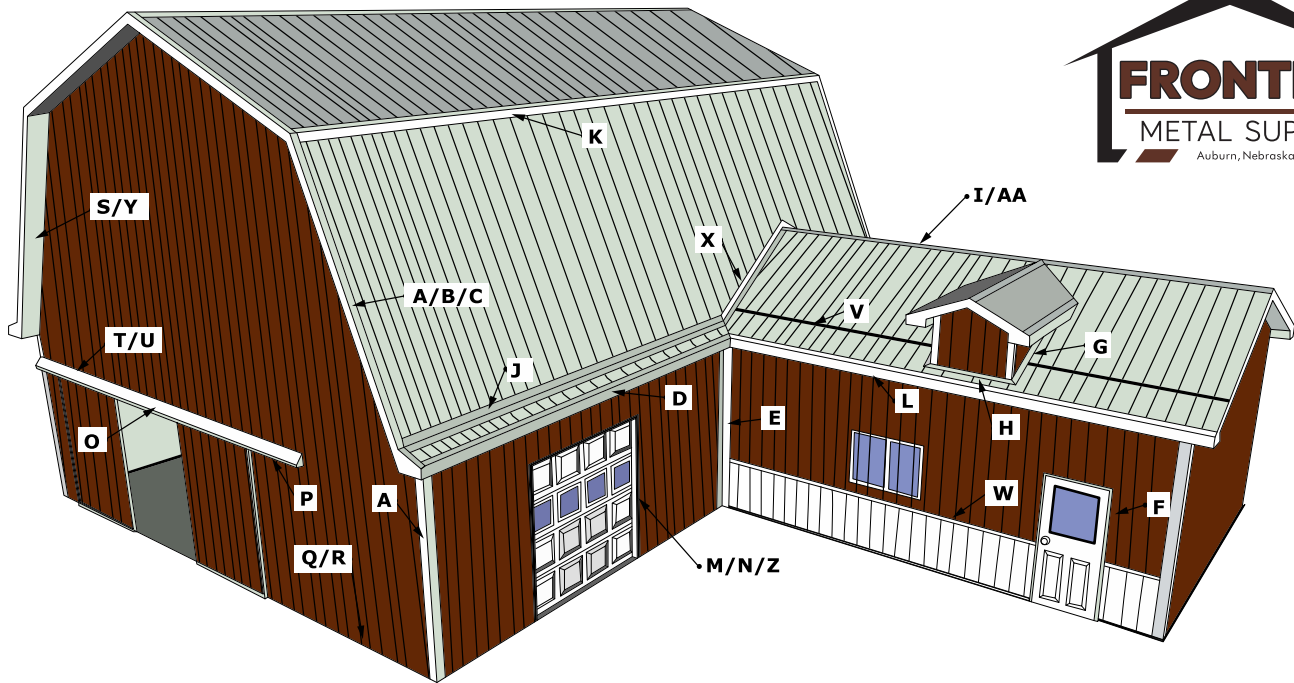

GALVALUME

OCEAN BLUE

CHARCOAL CRINKLE

BURNISHED SLATE CRINKLE

BLACK CRINKLE

EVERGREEN CRINKLE

Custom Trim Available

<p>6x6 Outside Corner A</p>	<p>4x6 Outside Corner B</p>	<p>4x4 Outside Corner A</p>	<p>Drip Edge D</p>	<p>Inside Corner E</p>	<p>J Channel F</p>
<p>Sidewall Trim G</p>	<p>Endwall Trim H</p>	<p>Ridgecap I</p>	<p>Transition Flashing J</p>	<p>Hip Trim K</p>	<p>Fascia L</p>
<p>3 1/2" Door Jamb Cover M</p>	<p>Door Jamb Cover N</p>	<p>Door Header Cover O</p>	<p>Track Board Cover P</p>	<p>Rat Guard Q</p>	<p>Square Base R</p>
<p>Soffit Channel S</p>	<p>1 1/2" Door Track Cover T</p>	<p>3 1/2" Door Track Cover U</p>	<p>Ice Guard V</p>	<p>Z Channel W</p>	<p>W Valley X</p>
<p>Overhang Trim Y</p>	<p>Overhead Door Trim W/J Z</p>	<p>Flat Ridge Cap AA</p>	<p>Standing Seam D edge AC</p>	<p>Residential Rake Trim AB</p>	<p>Eave Trim AD</p>